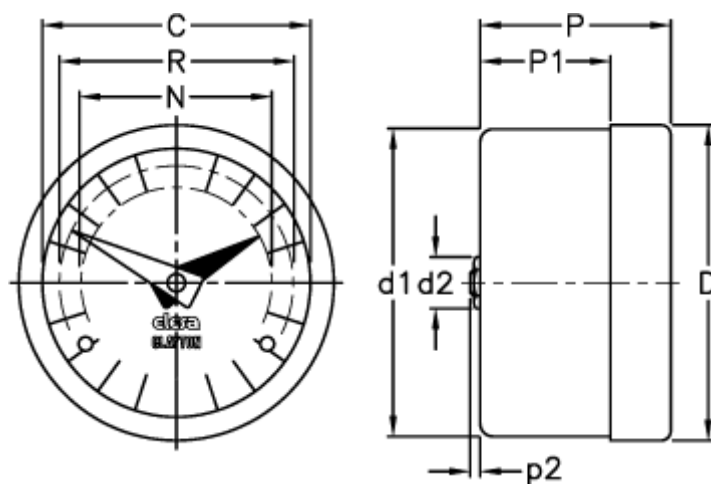

Article number: 2307020501

Description: E+G Gravity indicator
GA02-0012-D

Measures

C = 60

R = 51

D = 68.4

D1 = 67.0

d2 = 8

N = 44

P = 32

P1 = 19.3

p2 = 1.0